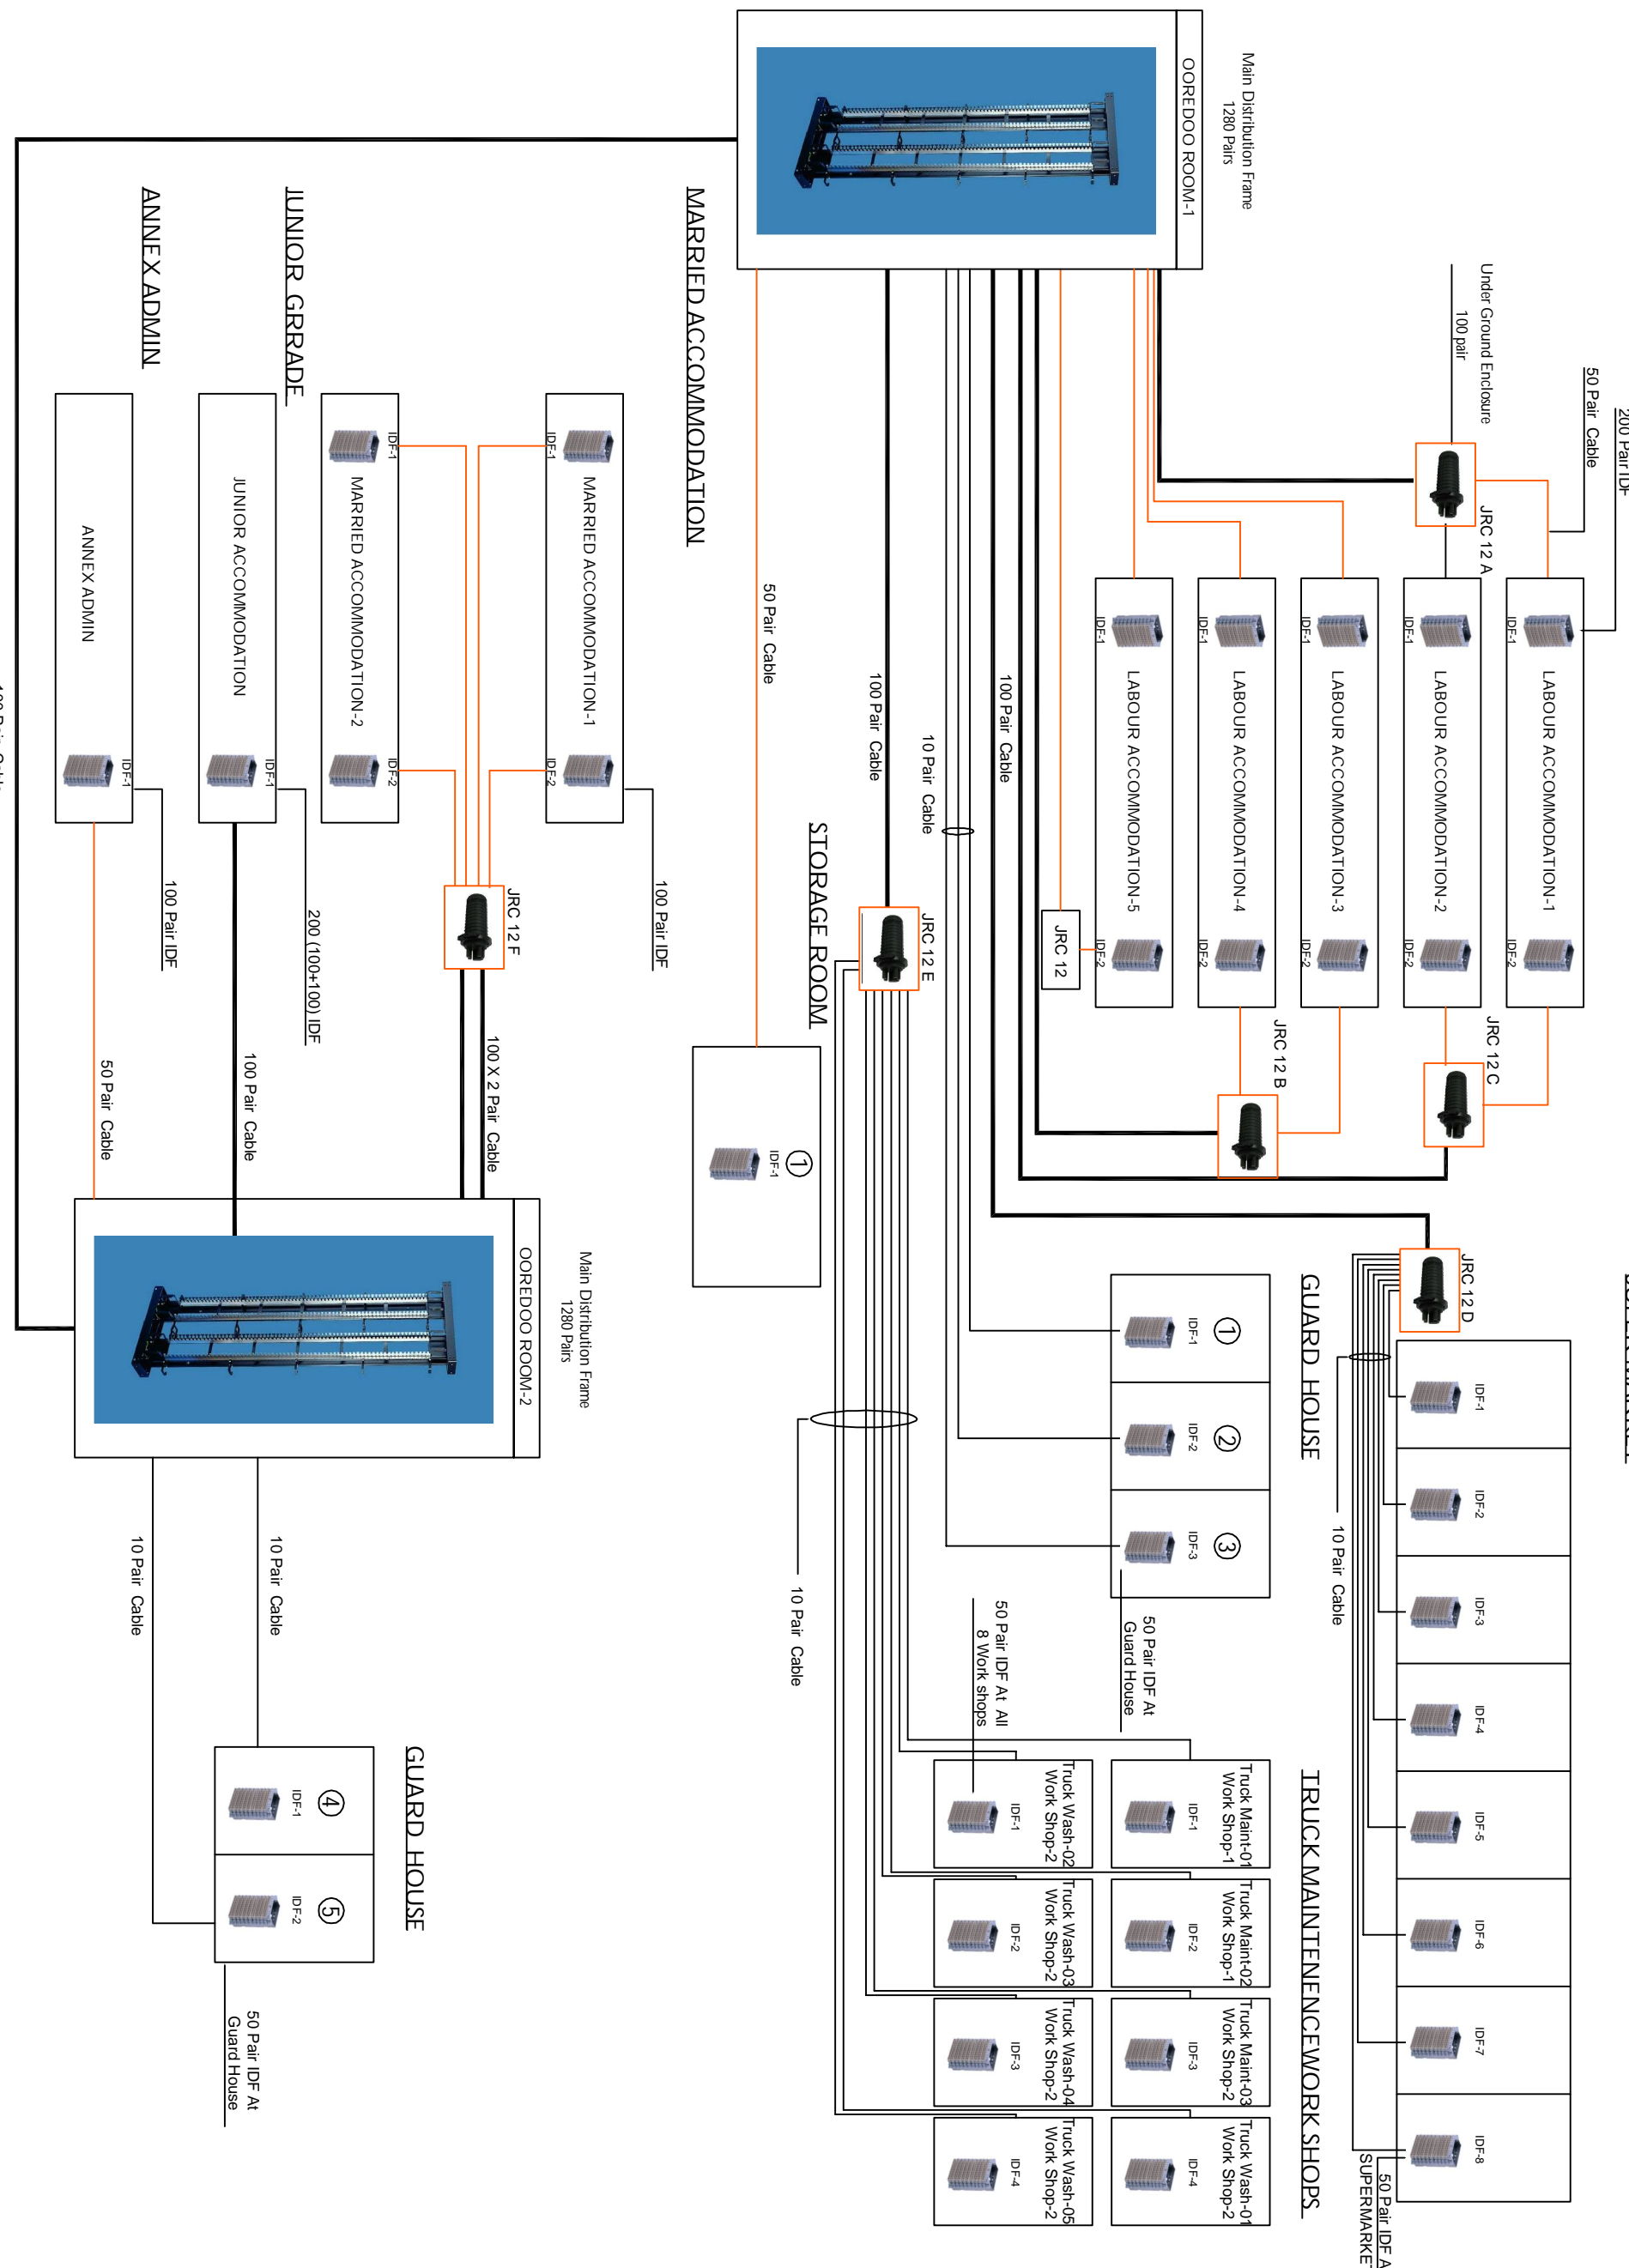

LABOUR ACCOMMODATION

SUPER MARKET

Legend:

	Enclosure
	IDF
	Main Distribution Frame 1280 Pairs
	100 Pair Cable
	50 Pair Cable
	10 Pair Cable

SCHEMATIC - TELEPHONE BLOCK
WIRING LAYOUT

DESIGN TITLE: GCP PROJECTS

DESIGN TEAM: AKS CONSULTANTS

DATE: / /

SCALE: 1:100

DRAWING NUMBER: / /

PROJECT NUMBER: / /

DESIGNER: /

CHECKER: /

DATE: / /

SCALE: /

DRAWING NUMBER: /

PROJECT NUMBER: /